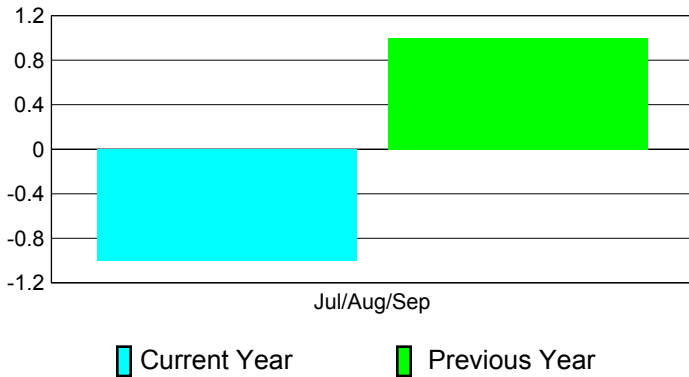

2011-2012 GMT Reports for District (or Undistricted) **District 324C7**

GMT: **M NAGARAJAN**

Location: **INDIA**

GMT CA: **6**

CLUBS

Club Results
2011-2012

Clubs
2010-2011

Month	New Club Goal	Actual New Clubs	Actual Dropped Clubs	Gain/Loss of Clubs	Gain/Loss of Clubs
Jul/Aug/Sep		0	-1	-1	1
Totals		0	-1	-1	1

Club Results 2011-2012

Goal, New, Dropped, Gain/Loss

Comparison of Club Gain/Loss

Current Year Compared to the Previous Year

YTD Status Quo Clubs 2011-2012

Status Quo Clubs Compared to Status Quo Members

MEMBERSHIP

Membership Results
2011-2012

Membership
2010-2011

Month	Net Memb Goal	Actual New Memb	Actual Dropped Memb	Gain/Loss of Memb	Gain/Loss of Memb
Jul/Aug/Sep		78	-38	40	192
Totals		78	-38	40	192

Membership Results 2011-2012

Goal, New, Dropped, Gain/Loss

Comparison of Membership Gain/Loss

Current Year Compared to the Previous Year

Gender Comparison 2011-2012

Jul/Aug/Sep

Male Female