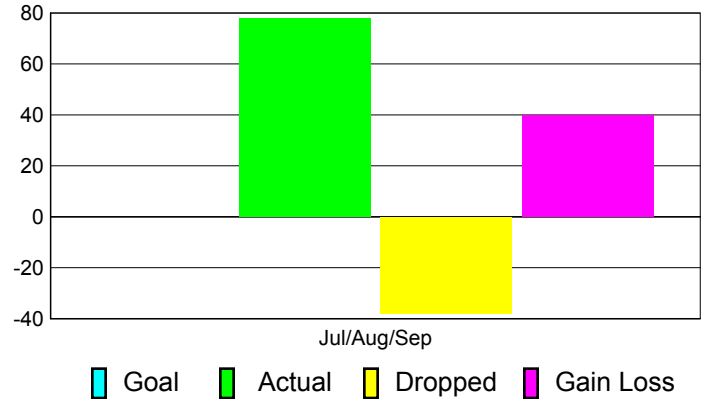

### YTD Status Quo Clubs 2011-2012

Status Quo Clubs Compared to Status Quo Members

## MEMBERSHIP

**Membership Results**  
2011-2012

**Membership**  
2010-2011

Month	Net Memb Goal	Actual New Memb	Actual Dropped Memb	Gain/Loss of Memb	Gain/Loss of Memb
Jul/Aug/Sep		78	-38	40	192
<b>Totals</b>		<b>78</b>	<b>-38</b>	<b>40</b>	<b>192</b>

### Membership Results 2011-2012

Goal, New, Dropped, Gain/Loss

### Comparison of Membership Gain/Loss

Current Year Compared to the Previous Year