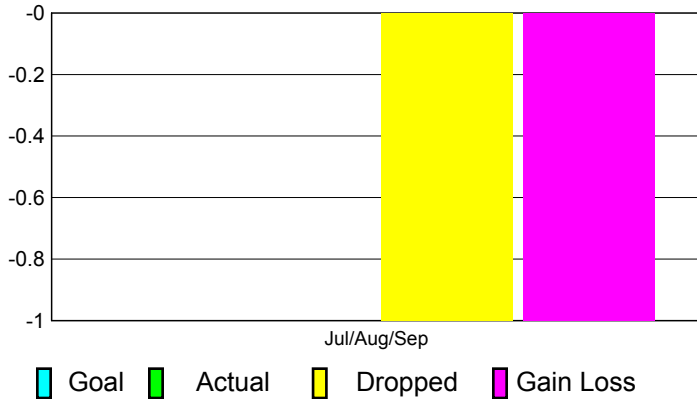

## CLUBS

**Club Results**  
2011-2012

**Clubs**  
2010-2011

Month	New Club Goal	Actual New Clubs	Actual Dropped Clubs	Gain/Loss of Clubs	Gain/Loss of Clubs
Jul/Aug/Sep		0	-1	-1	1
<b>Totals</b>		<b>0</b>	<b>-1</b>	<b>-1</b>	<b>1</b>

### Club Results 2011-2012

Goal, New, Dropped, Gain/Loss

### Comparison of Club Gain/Loss

Current Year Compared to the Previous Year