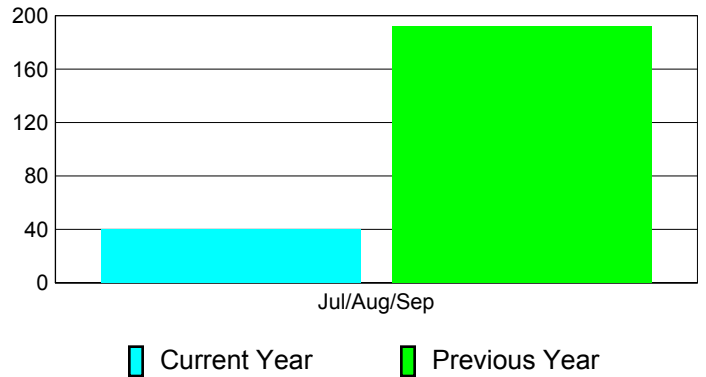

Gender Comparison 2011-2012

Jul/Aug/Sep

Male Female